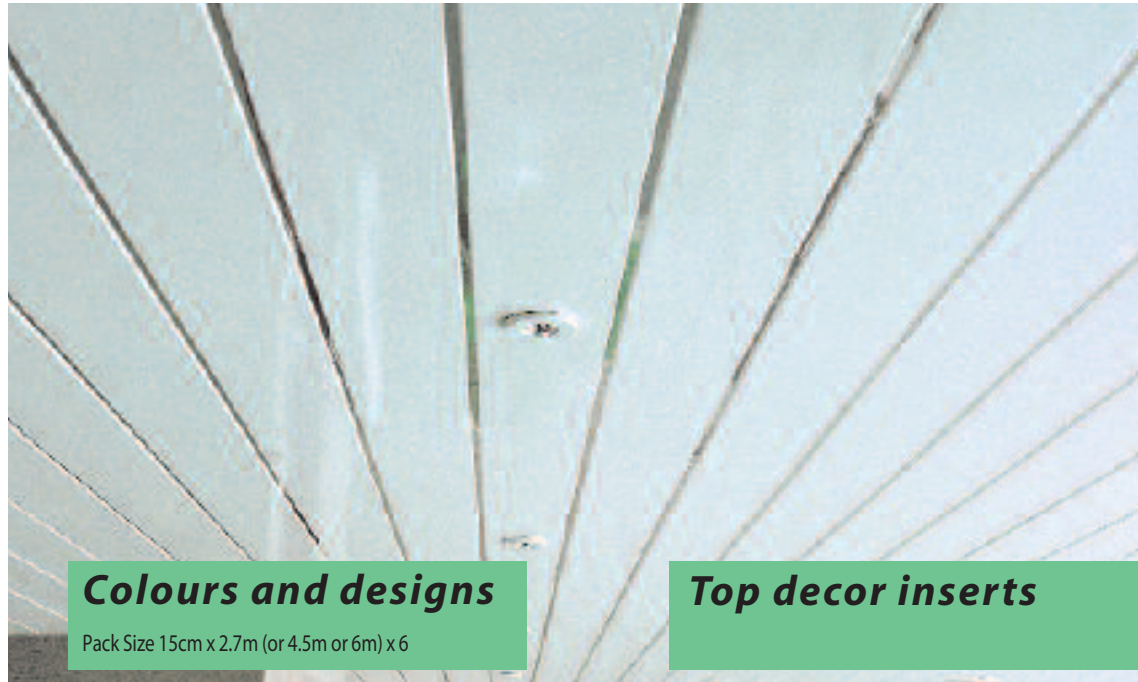

top decor ceiling

can be used on walls & ceilings

design features include:

- Combined with mirror strips to suit a wide variety of room types
- Gives you that sophisticated look
- Bright, functional and easy to maintain

Colours and designs

Pack Size 15cm x 2.7m (or 4.5m or 6m) x 6

Top decor inserts

Shining White 8525

Cream Woodgrain 8530

Warm White 8901

Gold 8921

Silver 8922

Blue 8925

ceiling cladding

design features include:

- Shining white 3 plank
- Bright, functional and easy to maintain

Shining White 4525

Colours and designs

Pack Size 30cm x 6m x 4